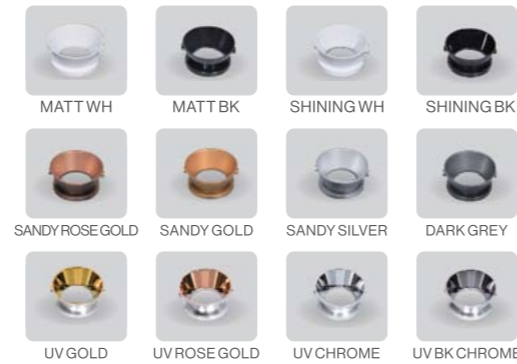

IP65 WATERPROOF DOWN LIGHT FRAME

SWAN

Show off

Colour

White

Black

Item Code	Material	Product size	Cut-Size	Application	IP
02DF-SWAN-01975	PC	φ82*45mm	φ75mm	GU10	65
02DF-SWAN-02075	PC	φ90*31mm	φ75mm	GU10	65
02DF-SWAN-0208080	PC	93*93*31mm	75*75mm	GU10	65

COLORFUL DOWN LIGHT FRAME

ALPHA

Show off

Optional reflective cup

MATT WH

MATT BK

SHINING WH

SHINING BK

SANDY ROSE GOLD

SANDY GOLD

SANDY SILVER

DARK GREY

UV GOLD

UV ROSE GOLD

UV CHROME

UV BK CHROME