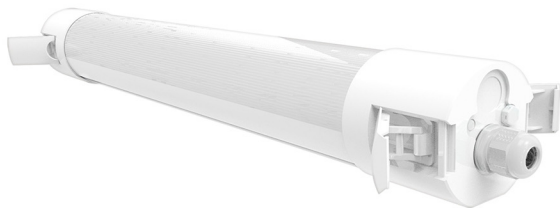

FIST-R

LED Waterproof Luminaries

- New design with fast clips for both end cap
- Two classical shape in round and square
- High quality full PC extrusion housing with aluminum board inside to reach great heat dissipation
- Non-isolated driver and high lumen efficiency LED chip 135lm/w
- IP65
- 3years warranty
- CE, RoHS approval

PC EXTRUSION | **NON-ISOLATED DRIVER** | **3 YEARS WARRANTY** | **IP65**

Item Code	Voltage	Power (W)	Lumen Efficiency (±10%)	CRI	Power Factor	Beam Angle	IP	Product Size (mm)
02TP-FIST-R18W	AC220-240V	18W	135lm/w	80	0.5	120°	65	φ600x79
02TP-FIST-R36W	AC220-240V	36W	135lm/w	80	0.9	120°	65	φ1200x79
02TP-FIST-R48W	AC220-240V	48W	135lm/w	80	0.9	120°	65	φ1500x79
02TP-FIST-R30W	AC220-240V	30W	135lm/w	80	0.9	120°	65	φ600x79
02TP-FIST-R60W	AC220-240V	60W	135lm/w	80	0.9	120°	65	φ1200x79
02TP-FIST-R70W	AC220-240V	70W	135lm/w	80	0.9	120°	65	φ1500x79