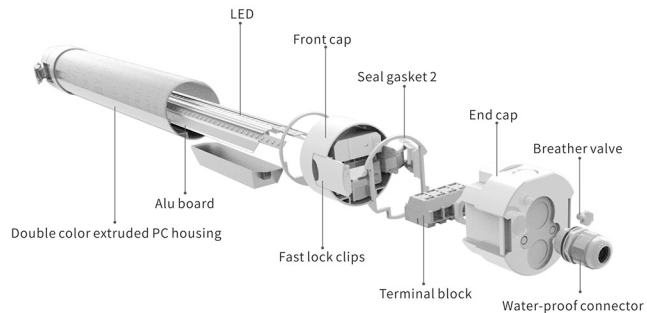

FIST-R

LED Waterproof Luminaries

- New design with fast clips for both end cap
- Two classical shape in round and square
- High quality full PC extrusion housing with aluminum board inside to reach great heat dissipation
- Non-isolated driver and high lumen efficiency LED chip 135lm/w
- IP65
- 3years warranty
- CE, RoHS approval

PC EXTRUSION | **NON-ISOLATED DRIVER** | **3 YEARS WARRANTY** | **IP65**

Item Code	Voltage	Power (W)	Lumen Efficiency (±10%)	CRI	Power Factor	Beam Angle	IP	Product Size (mm)
02TP-FIST-R18W	AC220-240V	18W	135lm/w	80	0.5	120°	65	φ600x79
02TP-FIST-R36W	AC220-240V	36W	135lm/w	80	0.9	120°	65	φ1200x79
02TP-FIST-R48W	AC220-240V	48W	135lm/w	80	0.9	120°	65	φ1500x79
02TP-FIST-R30W	AC220-240V	30W	135lm/w	80	0.9	120°	65	φ600x79
02TP-FIST-R60W	AC220-240V	60W	135lm/w	80	0.9	120°	65	φ1200x79
02TP-FIST-R70W	AC220-240V	70W	135lm/w	80	0.9	120°	65	φ1500x79

STRUCTURE

INSTALLATION