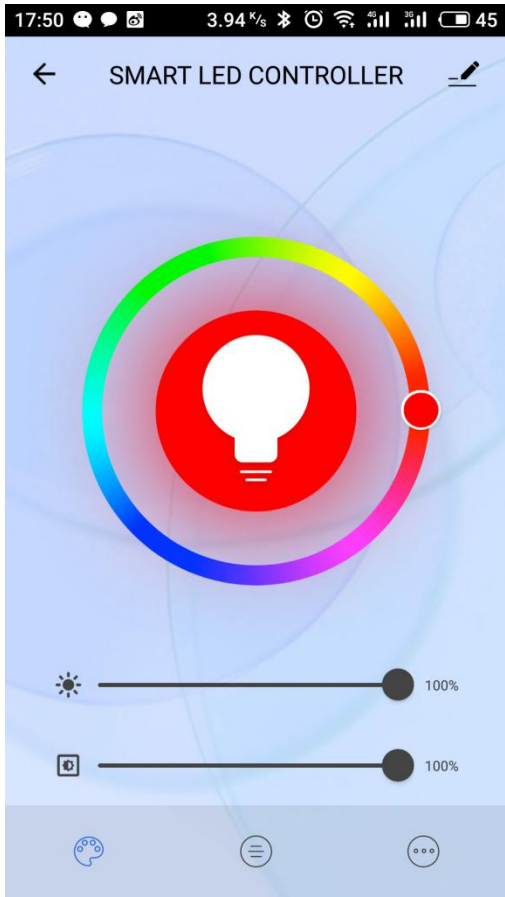

Product Introduction

As one of the modern decorative elements, smart strip light is a popular element in the field of architectural design, commercial design, landscape design and home decoration, which is widely used by designers. With the development of science and technology, the development of light band has changed from single lighting function to decoration and atmosphere adjustment function.

Product Feature

- ✓ Connection via WIFI signal and controlled by APP - Smart Life. The APP compatible with both Android and IOS system.
- ✓ Third-party intelligent speaker voice control, work with Amazon Alexa and Google assistant.
- ✓ Embedded music sensor, the light will synchronized change along with the rhythm of the music.
- ✓ Variety of APP functions available including: Timer, dimming and color changing, group control and account sharing etc.
- ✓ Remote control after connecting to internet.

Details

- ✓ APP Features

Dimming

Color Changing

Scene mode

Custom Scene

Reset

Edit Scene Pic

Scene Name

Dazzling >

Scene Colour

Colour Flash Mode

Flash >

Colour Flash Speed

Submit