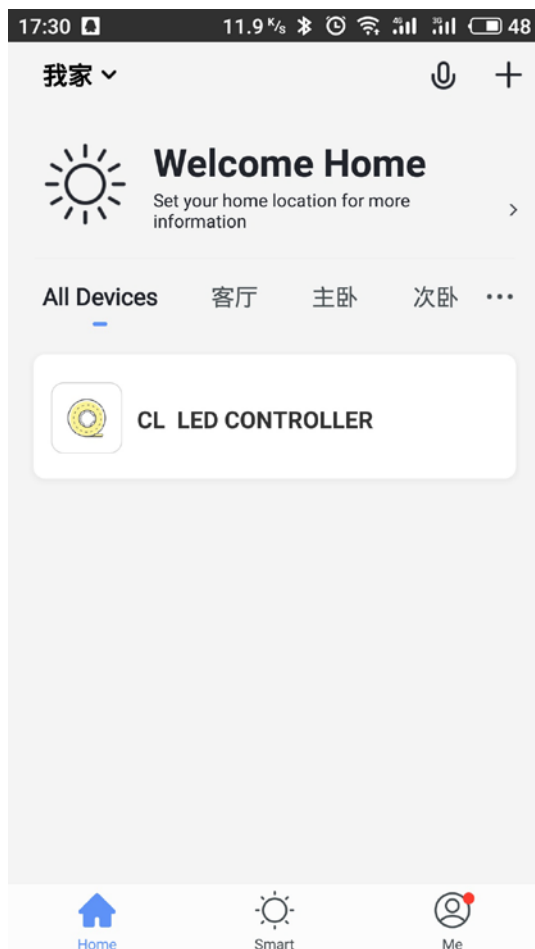

Product Introduction

As one of the modern decorative elements, smart strip light is a popular element in the field of architectural design, commercial design, landscape design and home decoration, which is widely used by designers. With the development of science and technology, the development of light band has changed from single lighting function to decoration and atmosphere adjustment function.

Product Feature

- ✓ Connection via WIFI signal and controlled by APP - Smart Life. The APP compatible with both Android and IOS system.
- ✓ Third-party intelligent speaker voice control, work with Amazon Alexa and Google assistant.
- ✓ Embedded music sensor, the light will synchronized change along with the rhythm of the music.
- ✓ Variety of APP functions available including: Timer, dimming and color changing, group control and account sharing etc.
- ✓ Remote control after connecting to internet.

Details

- ✓ APP Features