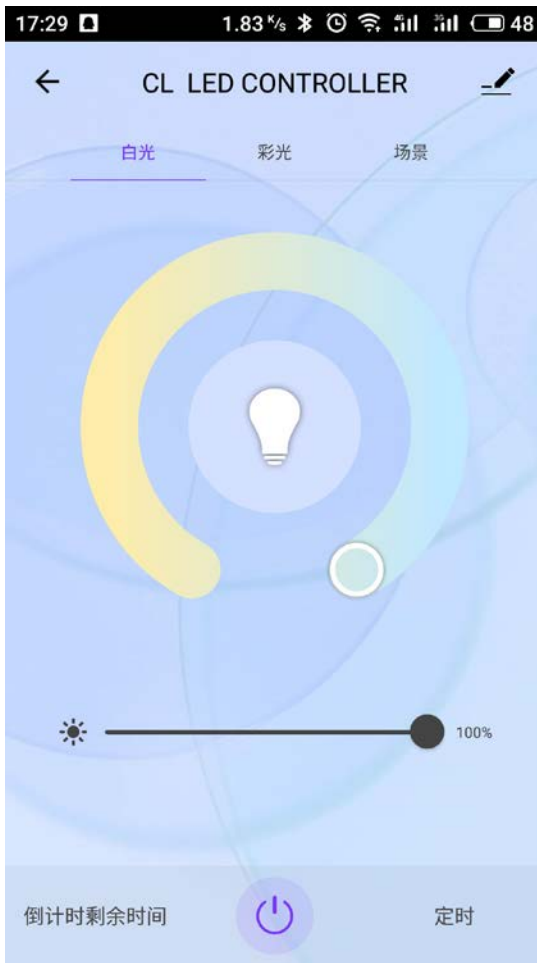

Product Introduction

As one of the modern decorative elements, smart strip light is a popular element in the field of architectural design, commercial design, landscape design and home decoration, which is widely used by designers. With the development of science and technology, the development of light band has changed from single lighting function to decoration and atmosphere adjustment function.

Product Feature

- ✓ Connection via WIFI signal and controlled by APP - Smart Life. The APP compatible with both Android and IOS system.
- ✓ Third-party intelligent speaker voice control, work with Amazon Alexa and Google assistant.
- ✓ Embedded music sensor, the light will synchronized change along with the rhythm of the music.
- ✓ Variety of APP functions available including: Timer, dimming and color changing, group control and account sharing etc.
- ✓ Remote control after connecting to internet.

Details

- ✓ APP Features

Dimming

Color Changing

Scene mode

Custom Scene

Reset

Edit Scene Pic

Scene Name

Dazzling >

Scene Colour

Colour Flash Mode

Flash >

Colour Flash Speed

Submit