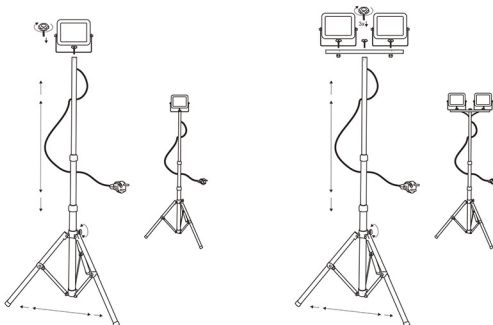

AK SERIES LED WORK LIGHT

- Full die casting aluminum housing with good heat dissipation
- Designed with adjustable body and folding holder
- Strong steel material holder for easy & stable setting and carrying
- European plug with 1 meter rubber cable
- Good choice for outdoor working

Our solutions in work light are being your good outdoor working partner.

LED Outdoor Luminaires

Place on the ground or a table

Place on a steel shelf bracket

MORE DETAILS

Humanization design with angle adjustable to meet more lighting needs

Folding holder easy to carry and more quantity packing in one carton, reduce volume reduce freight cost

LED Outdoor Luminaires

Item Code	Voltage	Power (W)	Lumen Efficiency (±10%)	CRI	Power Factor	Beam Angle	IP	Product Size (LxWxH/mm)
01WL-AK-30W	AC200-260V	30W	80lm/w	80	0.9	120°	65	290x240x190
01WL-AK-50W	AC200-260V	50W	80lm/w	80	0.9	120°	65	300x270x200
01WL-AK-100W	AC200-260V	100W	80lm/w	80	0.9	120°	65	400x400x250