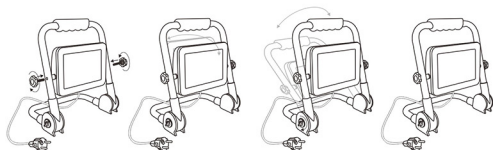

AK SERIES LED WORK LIGHT

- Full die casting aluminum housing with good heat dissipation
- Designed with adjustable body and folding holder
- Strong steel material holder for easy & stable setting and carrying
- European plug with 1 meter rubber cable
- Good choice for outdoor working

Our solutions in work light are being your good outdoor working partner.

LED Outdoor Luminaires

Place on the ground or a table

Place on a steel shelf bracket

MORE DETAILS

Humanization design with angle adjustable to meet more lighting needs

Folding holder easy to carry and more quantity packing in one carton, reduce volume reduce freight cost

LED Outdoor Luminaires

Item Code	Voltage	Power (W)	Lumen Efficiency (±10%)	CRI	Power Factor	Beam Angle	IP	Product Size (LxWxH/mm)
01WL-AK-30W	AC200-260V	30W	80lm/w	80	0.9	120°	65	290x240x190
01WL-AK-50W	AC200-260V	50W	80lm/w	80	0.9	120°	65	300x270x200
01WL-AK-100W	AC200-260V	100W	80lm/w	80	0.9	120°	65	400x400x250