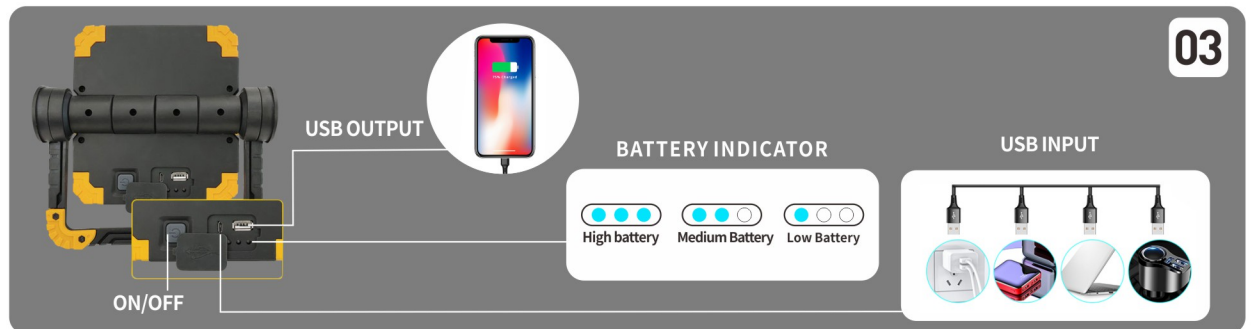

# USB rechargeable LED WORK LIGHT

Repairing | Night Working | Construction Site | Camping

High brightness 2\*10W COB light source up to 1200lm.  
3 lighting modes SINGLE UPPER LIGHT - SINGLE LOWER LIGHT - BOTH ON

Flexible design to meet different use without complicated operation.  
180° foldable body meet the needs of lighting in double sides.  
360° rotation allows to adjust angles for all-round lighting.  
270° adjustable bracket or handle for stable stand and easy carry.

USB input port, easy charging with adaptor, power bank or car USB port.  
USB output port, power bank function for emergency charging of mobile phone or pad.  
Power indicators, shows real-time remaining battery and remind you to charge in time.

Item Code	POWER	POWER SUPPLY	LUMEN	IP	SIZE(mm)
WL-01-COB-2x10W	2x10W	4xAA battery	900lm	IP44	135x200x60
WL-01-COB-2x10W	2x10W	DC 5V lithium battery	1200lm	IP44	135x200x60