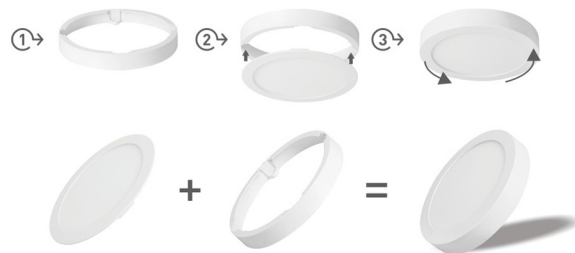

Saturn

"Move forward, be smart"

Specification Features

Wattage: 6W/12W/18W/24W

Material: ABS+PS

Voltage: AC220-240V

CRI: >80

Luminous Efficiency: 80lm/w

PF: 0.5

Non-flickering

CE RoHS

More Details

Unique 2 in 1 design, convertible mounted for recessed and ceiling

Run Together Win Together!