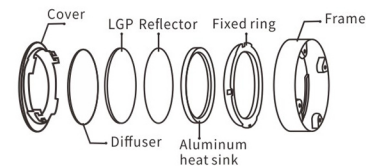

Saturn

"Move forward, be smart"

Specification Features

Wattage: 6W/12W/18W/24W

Material: ABS+PS

Voltage: AC220-240V

CRI: >80

Luminous Efficiency: 80lm/w

PF: 0.5

Non-flickering

CE RoHS

More Details

Unique 2 in 1 design, convertible mounted for recessed and ceiling

Run Together Win Together!