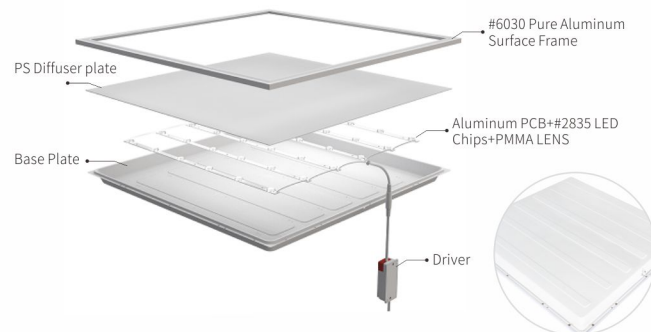

Specification Features

Wattage: 25W/28W/36W/40W/48W/64W/72W

Material: iron bottom + PP/PS + lens

Voltage: AC 220-240V 50/60Hz

Color temp: 2700-6500K

Luminous Efficiency: 100LM/W \pm 10%

CRI: >80

PF: 0.9

Driver and chip: domestic brand

Beam Angle: 120°

Warranty: 3 years

More Details

LED chip with lens to get perfect luminous and more uniformity.

Run Together Win Together!

Aladdin

“More uniform, more stable”